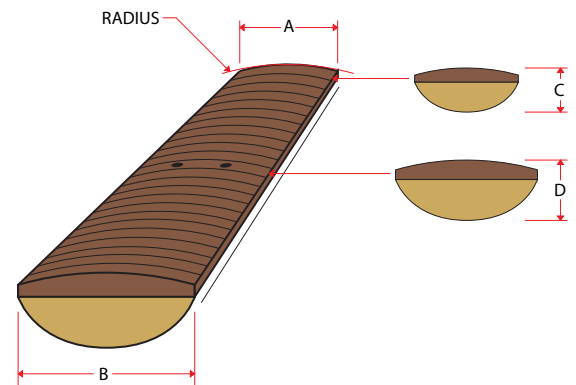

## NECK DIMENSIONS

Scale/Length: 34", 21 frets

a. Width at Nut: 1.77" (45mm)

b. Width at Last Fret: 2.675" (67.95mm)

c. Thickness at 1st Fret: .807" (20.5mm)

d. Thickness at 12th Fret: .905" (23mm)

Radius: 16"

## BRIDGE PICKUP

**Peavey® USA Design**

**Construction:** Single coil, steel polepieces, 9k dc.

**Magnet Type:** Ceramic 5 bar.

**Description:** Medium output, frequency tailored for bridge position. Individual polepieces for each string to maximize output, harmonically positioned with 4 screw height adjustment. Fully shielded hookup wire.