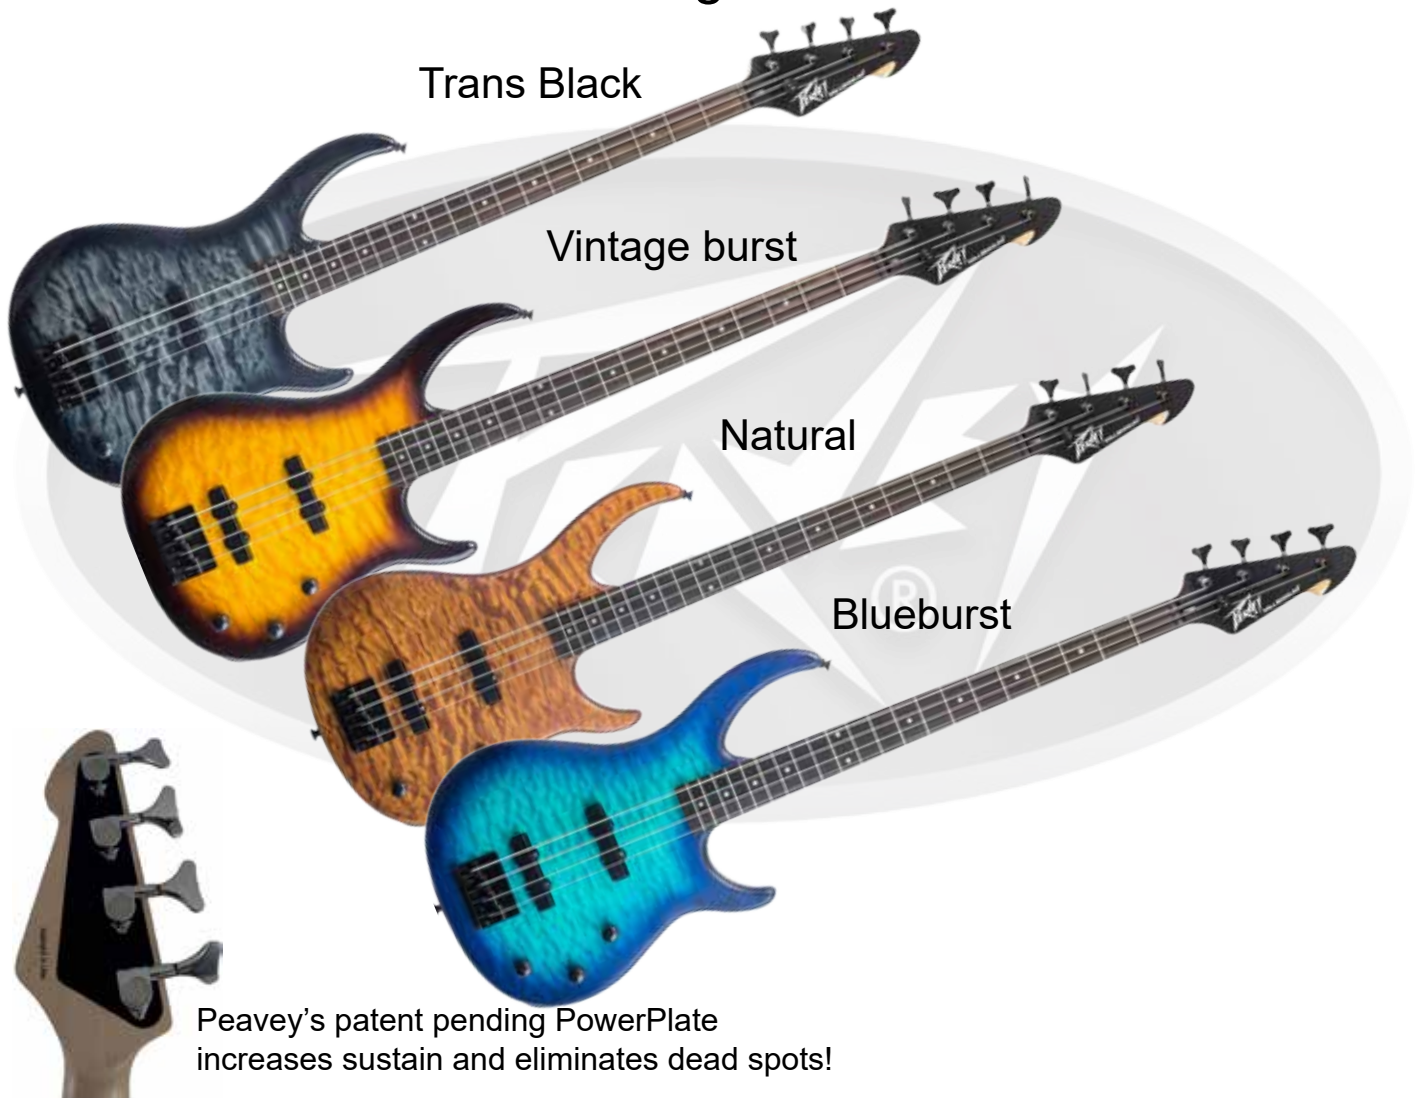

Model: Millennium® 4 String bass

Peavey's patent pending PowerPlate increases sustain and eliminates dead spots!

FEATURES

- 34" scale
- 4-string
- Canadian hard rock maple neck with rosewood fretboard
- Graphite composite Nut
- 2 way fully adjustable torsion rod
- Basswood body with highly figured quilt maple top on trans models
- String through body or top load feature
- 19:1 ratio tuning machines
- Two straight single coil pickups, hum canceling when used together
- Ergonomic body design with waist cutaway for superior balance and comfort
- 2 Volume, 1 master tone controls
- Ships with DR Dragonskin coated strings
- Made in Indonesia

SPECIFICATIONS

Neck Material: Canadian hard rock maple

Frets: 21-frets 2.7mm wide x 1mm tall, nickel

Neck Type: Bolt on, 5 bolt design, extended

silver

access heel

Bridge: Die cast, string through body or rear load

Hardware Color: Black

option

Body Wood: Basswood

Neck Pickup: Ceramic loaded single coil

Fingerboard: Rosewood

Bridge Pickup: Ceramic loaded single coil

Inlays: Acrylic Dots

NECK DIMENSIONS