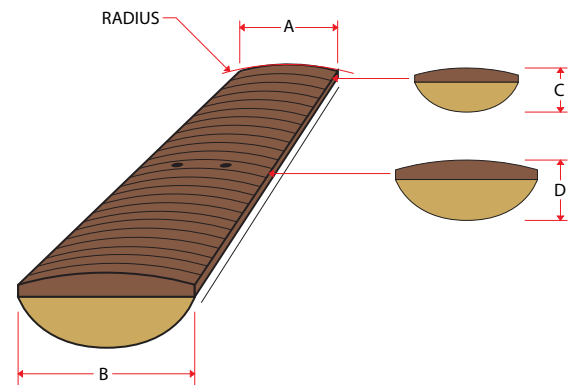

Hardware Color: Black

option

Body Wood: Basswood

Neck Pickup: Ceramic loaded single coil

Fingerboard: Rosewood

Bridge Pickup: Ceramic loaded single coil

Inlays: Acrylic Dots

NECK DIMENSIONS

Scale/Length: 34", 21 frets

a. Width at Nut: 1.5" (38.1mm)

b. Width at Last Fret: 2.5" (63.5 mm)

c. Thickness at 1st Fret: .807" (20.5 mm)

d. Thickness at 12th Fret: .905" (23mm)

Radius: 16"

BRIDGE PICKUP

Peavey® USA Design

Construction: Single coil, steel polepieces, 9k dc.

Magnet Type: Ceramic 5 bar.

Description: Medium output, frequency tailored for bridge position. Individual polepieces for each string to maximize output, harmonically positioned with 4 screw height adjustment. Fully shielded hookup wire.

NECK PICKUP

Peavey USA Design

Construction: Single coil, steel polepieces, 8k dc.

Magnet Type: Ceramic 5 bar.

Description: Medium output, frequency tailored for neck position. Harmonically positioned to enhance low end and retain presence and clarity. Fully shielded hookup wire.