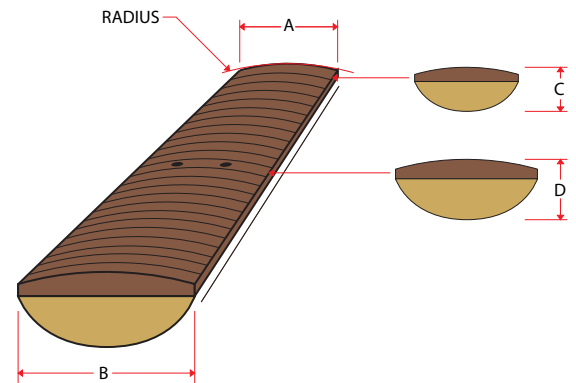

Model: Devin Townsend Signature PXD Vicious 7 String Baritone

FEATURES

- 24 jumbo frets
- 28" scale
- 14 degree headstock pitch
- Rock Maple Neck Through Body construction
- Mahogany body wings w/ maple cap
- Ebony fretboard
- Striking 2 tone gun metal gray/black finish
- Phosphorescent side markers
- EMG 81-7 Bridge Pickup
- EMG SA-7 Single Coil Neck Pickup
- Single Volume Control with pearl inlay
- 3 way pickup selector toggle
- Special Devin Townsend 12th fret logo
- Custom designed locking machine heads
- Heavy duty fixed bridge-string through body
- Black TUSQ® topnut
- Graphite reinforced neck
- Dual action torsion rod
- Hardshell case included

Body Wings: Mahogany

Bridge Pickup: EMG 81-7 Active

Fingerboard: Ebony

Inlays: 12th fret Devin Townsend signature logo

*For full specs and information about the EMG pickups refer to www.emginc.com

NECK DIMENSIONS

Scale/Length: 28", 24 frets

a. Width at Nut: 48mm (1.89")

b. Width at Last Fret: 60.96mm (2.4")

c. Thickness at 1st Fret: 20.75mm (.817")

d. Thickness at 12th Fret: 23.469mm (.924")

Radius: 14"

PICKUP SWITCHING

NECK

BRIDGE

SELECTOR POSITION

THANK YOU FOR PURCHASING GENUINE PEAVEY PRODUCTS!