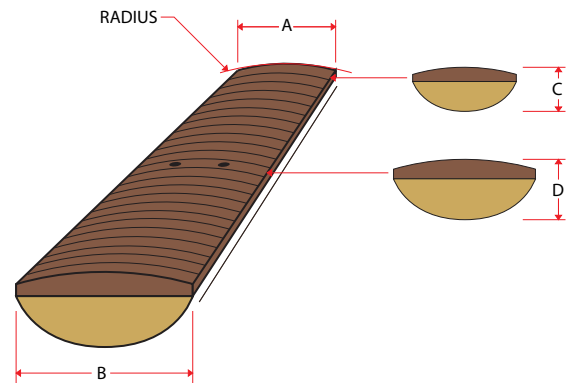

SPECIFICATIONS

Neck Material: Hard Rock maple

Inlays: Acrylic Dots

Neck Type: Bolt on, 5 bolt design, extended access heel

Frets: 21-frets 2.7mm wide x 1.1mm tall, nickel silver

Hardware Color: Black

Bridge: Die cast, string through body or rear load option

Body Wood: Basswood

Neck Pickup: Ceramic loaded single coil

Fingerboard: Rosewood

Bridge Pickup: Ceramic loaded single coil

NECK DIMENSIONS

Scale/Length: 34", 21 frets

a. Width at Nut: 1.76" (44.7mm)

b. Width at Last Fret: 2.675" (67.95mm)

c. Thickness at 1st Fret: .805" (20.46mm)

d. Thickness at 12th Fret: .905" (23mm)

Radius: 15.75"

BRIDGE PICKUP

Peavey® USA Design

Construction: Single coil, steel polepiece, 9k dc.

Magnet Type: Ceramic 5 bar.

Description: Medium output, frequency tailored for bridge position. Individual polepiece for each string to maximize output, harmonically positioned with 4 screw height adjustment. Fully shielded hookup wire.