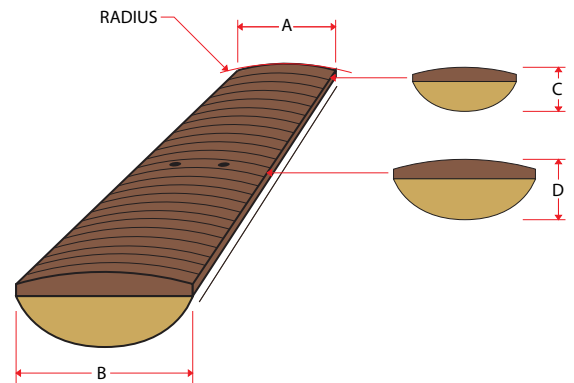

SPECIFICATIONS

Neck Material: Hard Rock maple

Inlays: Acrylic Dots

Neck Type: Bolt on, 5 bolt design, extended access heel

Frets: 21-frets 2.7mm wide x 1.1mm tall, nickel silver

Hardware Color: Black

Bridge: Die cast, string through body or rear load option

Body Wood: Basswood

Neck Pickup: Ceramic loaded single coil

Fingerboard: Rosewood

Bridge Pickup: Ceramic loaded single coil

NECK DIMENSIONS

Scale/Length: 34", 21 frets

a. Width at Nut: 1.5" (38.1mm)

b. Width at Last Fret: 2.5" (63.5 mm)

c. Thickness at 1st Fret: .825" (20.96 mm)

d. Thickness at 12th Fret: .903" (22.94mm)

Radius: 12"

BRIDGE PICKUP

Peavey® USA Design

Construction: Single coil, steel polepiece, 9k dc.

Magnet Type: Ceramic 5 bar.

Description: Medium output, frequency tailored for bridge position. Individual polepiece for each string to maximize output, harmonically positioned with 4 screw height adjustment. Fully shielded hookup wire.