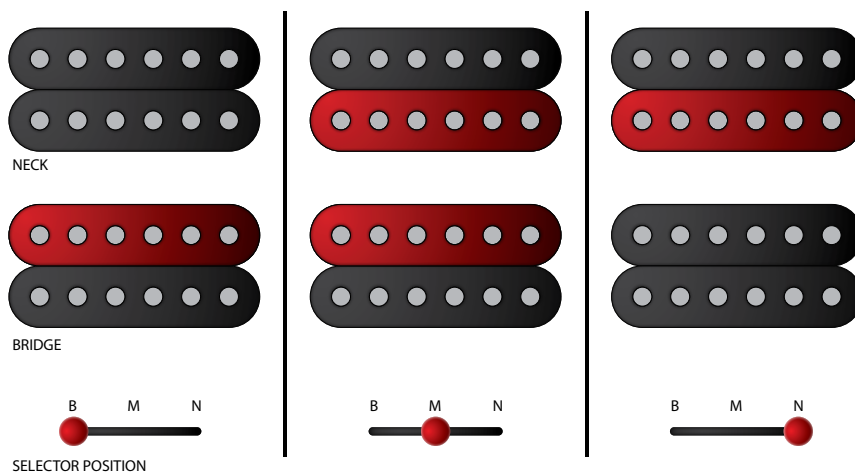

PREDATOR™ PICKUP SWITCHING

AVAILABLE CASES/BAGS

- Peavey Part #00444840 Rectangular Guitar Case
- Peavey Part #00478950 Molded Electric Guitar Case
- Peavey Part #00722780 Nylon Guitar Bag

THANK YOU FOR PURCHASING GENUINE PEAVEY® PRODUCTS!