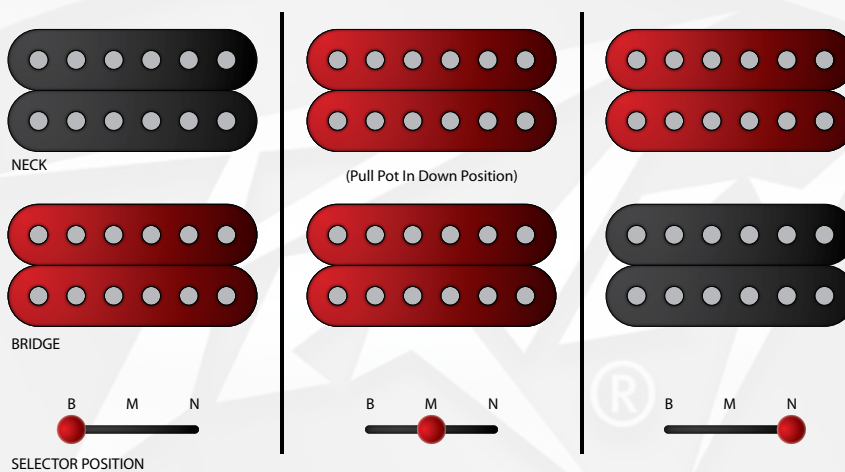

PREDATOR™ PICKUP SWITCHING

AVAILABLE CASES/BAGS

- Peavey Part #00444840 Rectangular Guitar Case
- Peavey Part #00478950 Molded Electric Guitar Case
- Peavey Part #00722780 Nylon Guitar Bag

THANK YOU FOR PURCHASING GENUINE PEAVEY® PRODUCTS!