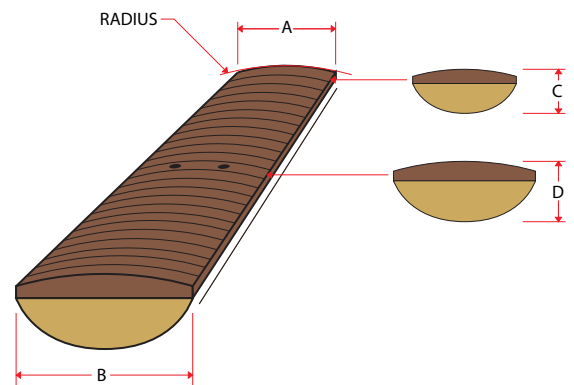

ter tone switching allowing multiple tone combinations.

Inlays: 4mm white dots

Frets: 22-frets 2.7mm wide x 1.1mm tall

## NECK DIMENSIONS

Scale/Length: 25.5", 22 frets

a. Width at Nut: 1.69" (43mm)

b. Width at Last Fret: 2.25" (57.5mm)

c. Thickness at 1st Fret: .768" (19.5mm)

d. Thickness at 12th Fret: .846" (21.5mm)

Radius: 15"