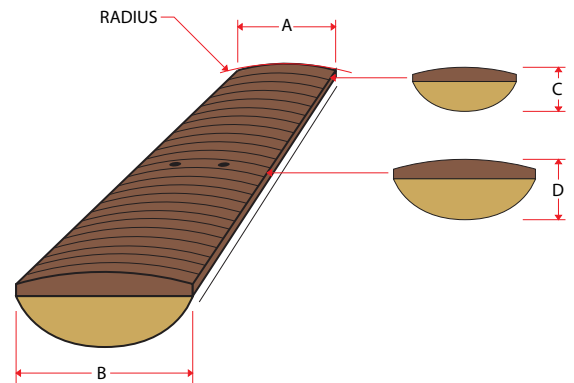

SPECIFICATIONS

Neck Material: Maple

Inlays: Acrylic Dots

Neck Type: Bolt on

Frets: 20-frets 2.7mm wide x 1.1mm tall, nickel silver

Hardware Color: Chrome

Bridge: Stamped Steel

Body Wood: Basswood

Neck Pickup: Ceramic loaded single coil

Fingerboard: Rosewood

Bridge Pickup: Ceramic loaded single coil

NECK DIMENSIONS

Scale/Length: 34", 20 frets

a. Width at Nut: 1.5" (38.1mm)

b. Width at Last Fret: 2.5" (63.5 mm)

c. Thickness at 1st Fret: .825" (20.96mm)

d. Thickness at 12th Fret: .903" (22.94mm)

Radius: 12"

BRIDGE PICKUP

Peavey® USA Design

Construction: Single coil, steel polepieces, 9k dc.

Magnet Type: Ceramic 5 bar.

Description: Medium output, frequency tailored for bridge position. Individual polepieces for each string to maximize output, harmonically positioned with 4 screw height adjustment. Fully shielded hookup wire.