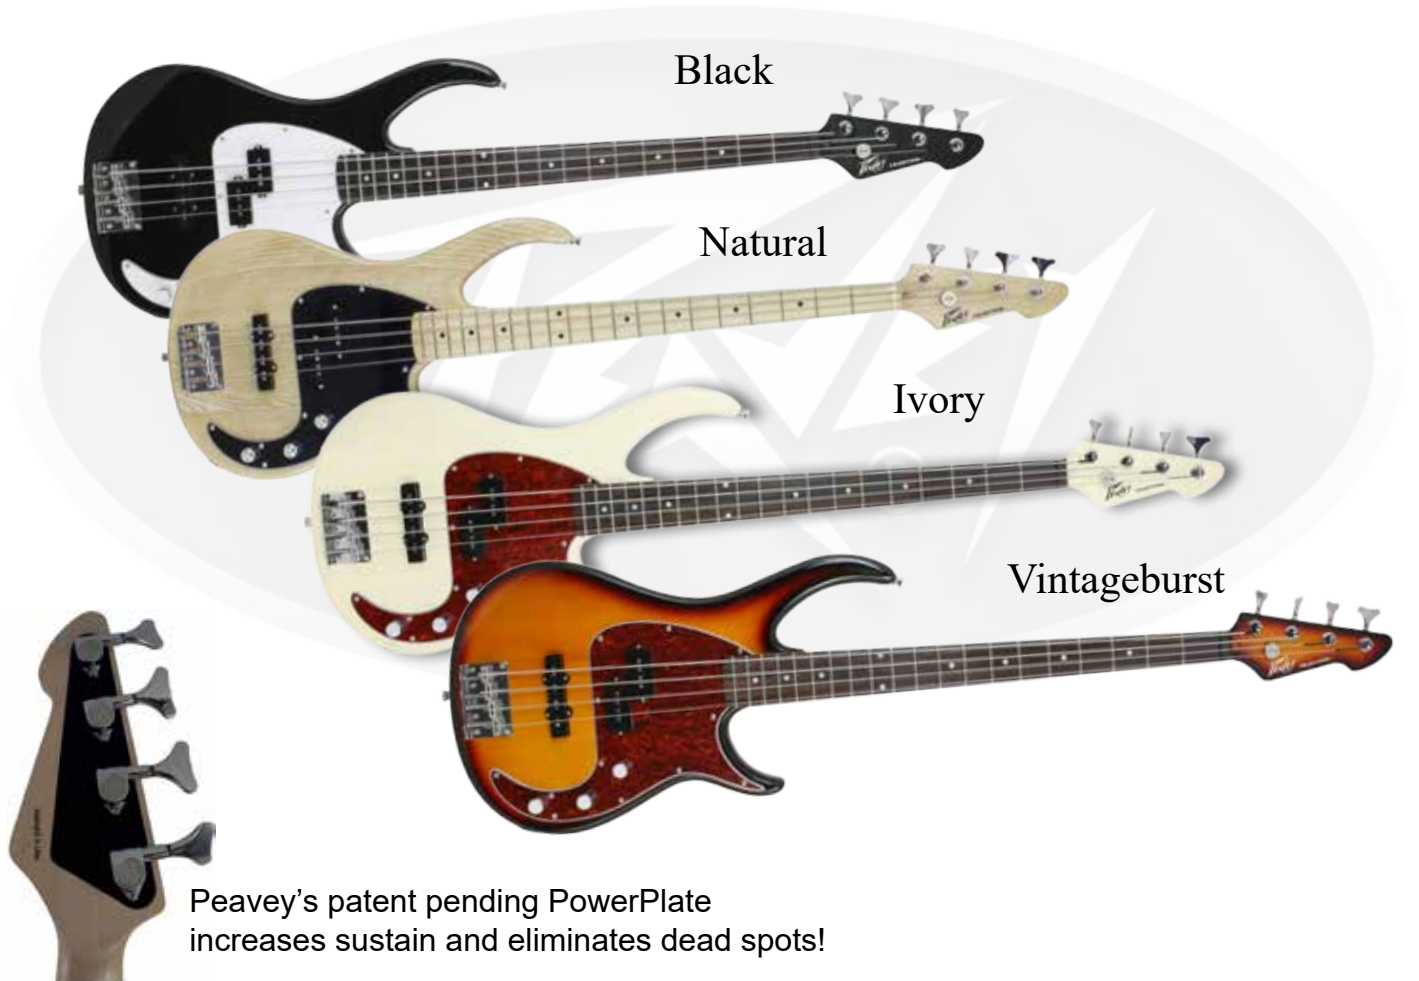

Model: Milestone® Bass

Available Finishes:

FEATURES

- 34 inch scale
- Maple neck with rosewood fretboard
- Dual-expanding truss rod
- 20 frets
- 12 inch radius
- Balanced, comfortable body styling with sculpted front and back, improved access neck joint
- One split and one straight single coil pickups
- Exclusive PowerPlate increases sustain and eliminates dead spots
- Stamped steel bridge
- Chrome hardware
- 19:1 ratio tuning machines
- Two volume, master tone control
- Case not included
- Made in China

SPECIFICATIONS

Neck Material: Maple

Inlays: Acrylic Dots

Neck Type: Bolt on

Frets: 20-frets 2.7mm wide x 1.1mm tall, nickel silver

Hardware Color: Chrome

Bridge: Stamped Steel

Body Wood: Basswood