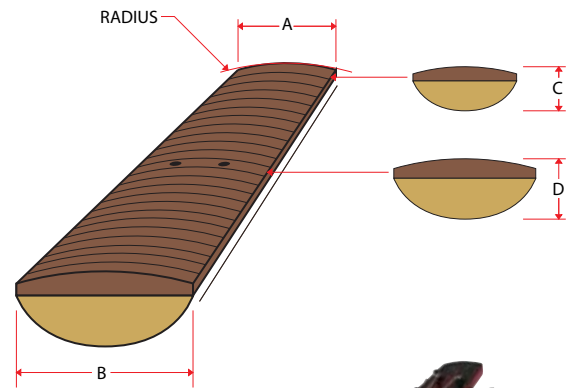

FEATURES

- All Composite Acoustically Tailored™ construction for ultimate tone, durability and versatility
- Rigid one-piece neck/body construction for long-term stability
- Impervious to climate for consistent performance, wherever you go
- 22.75" scale length
- 14 fret to the body Carbon fiber neck for consistent playability (No truss rod adjustments needed, EVER!)
- Proprietary carbon fiber bridge and saddle materials for maximum sound transfer
- Proprietary Reinforced Polymer Fretboard with 21 medium stainless steel frets, top dots & side dots
- 15 degree headstock pitch
- Optional premium electronics for easy and clear amplification
- Offset sound hole with integrated top bracing technology™ (IBT™)
- Ultra-Precise tuning machines with 18:1 ratio
- Handcrafted in the USA by skilled technicians and craftsmen
- Gig bag included
- Ships with Elixir® Nanoweb® strings, .012-.053

SPECIFICATIONS

Neck Material: Carbon Fiber

Inlays: Side marker, aluminum dot

Neck Type: "C" neck shape

Frets: 21, 2.13 mm wide, .99mm tall, Stainless

Hardware Color: Black Chrome

Steel

Fingerboard: Proprietary Reinforced Polymer

Bridge: Proprietary Carbon Composite

Fretboard

Pickup: L.R. Baggs Active Element*

*See www.lrbaggs.com for detailed specifications of on-board electronics

NECK DIMENSIONS & STRING HEIGHT SETUP SPECS

Scale/Length: 22.75", 21 frets

a. Width at Nut: 1.75" (44.45mm)

b. Width at Last Fret: 2.25" (57.15mm)

c. Thickness at 1st Fret: .81" (20.57mm)

d. Thickness at 12th Fret: .86" (21.84mm)

Radius: 14"

String Height Specification

1st Fret

12th Fret